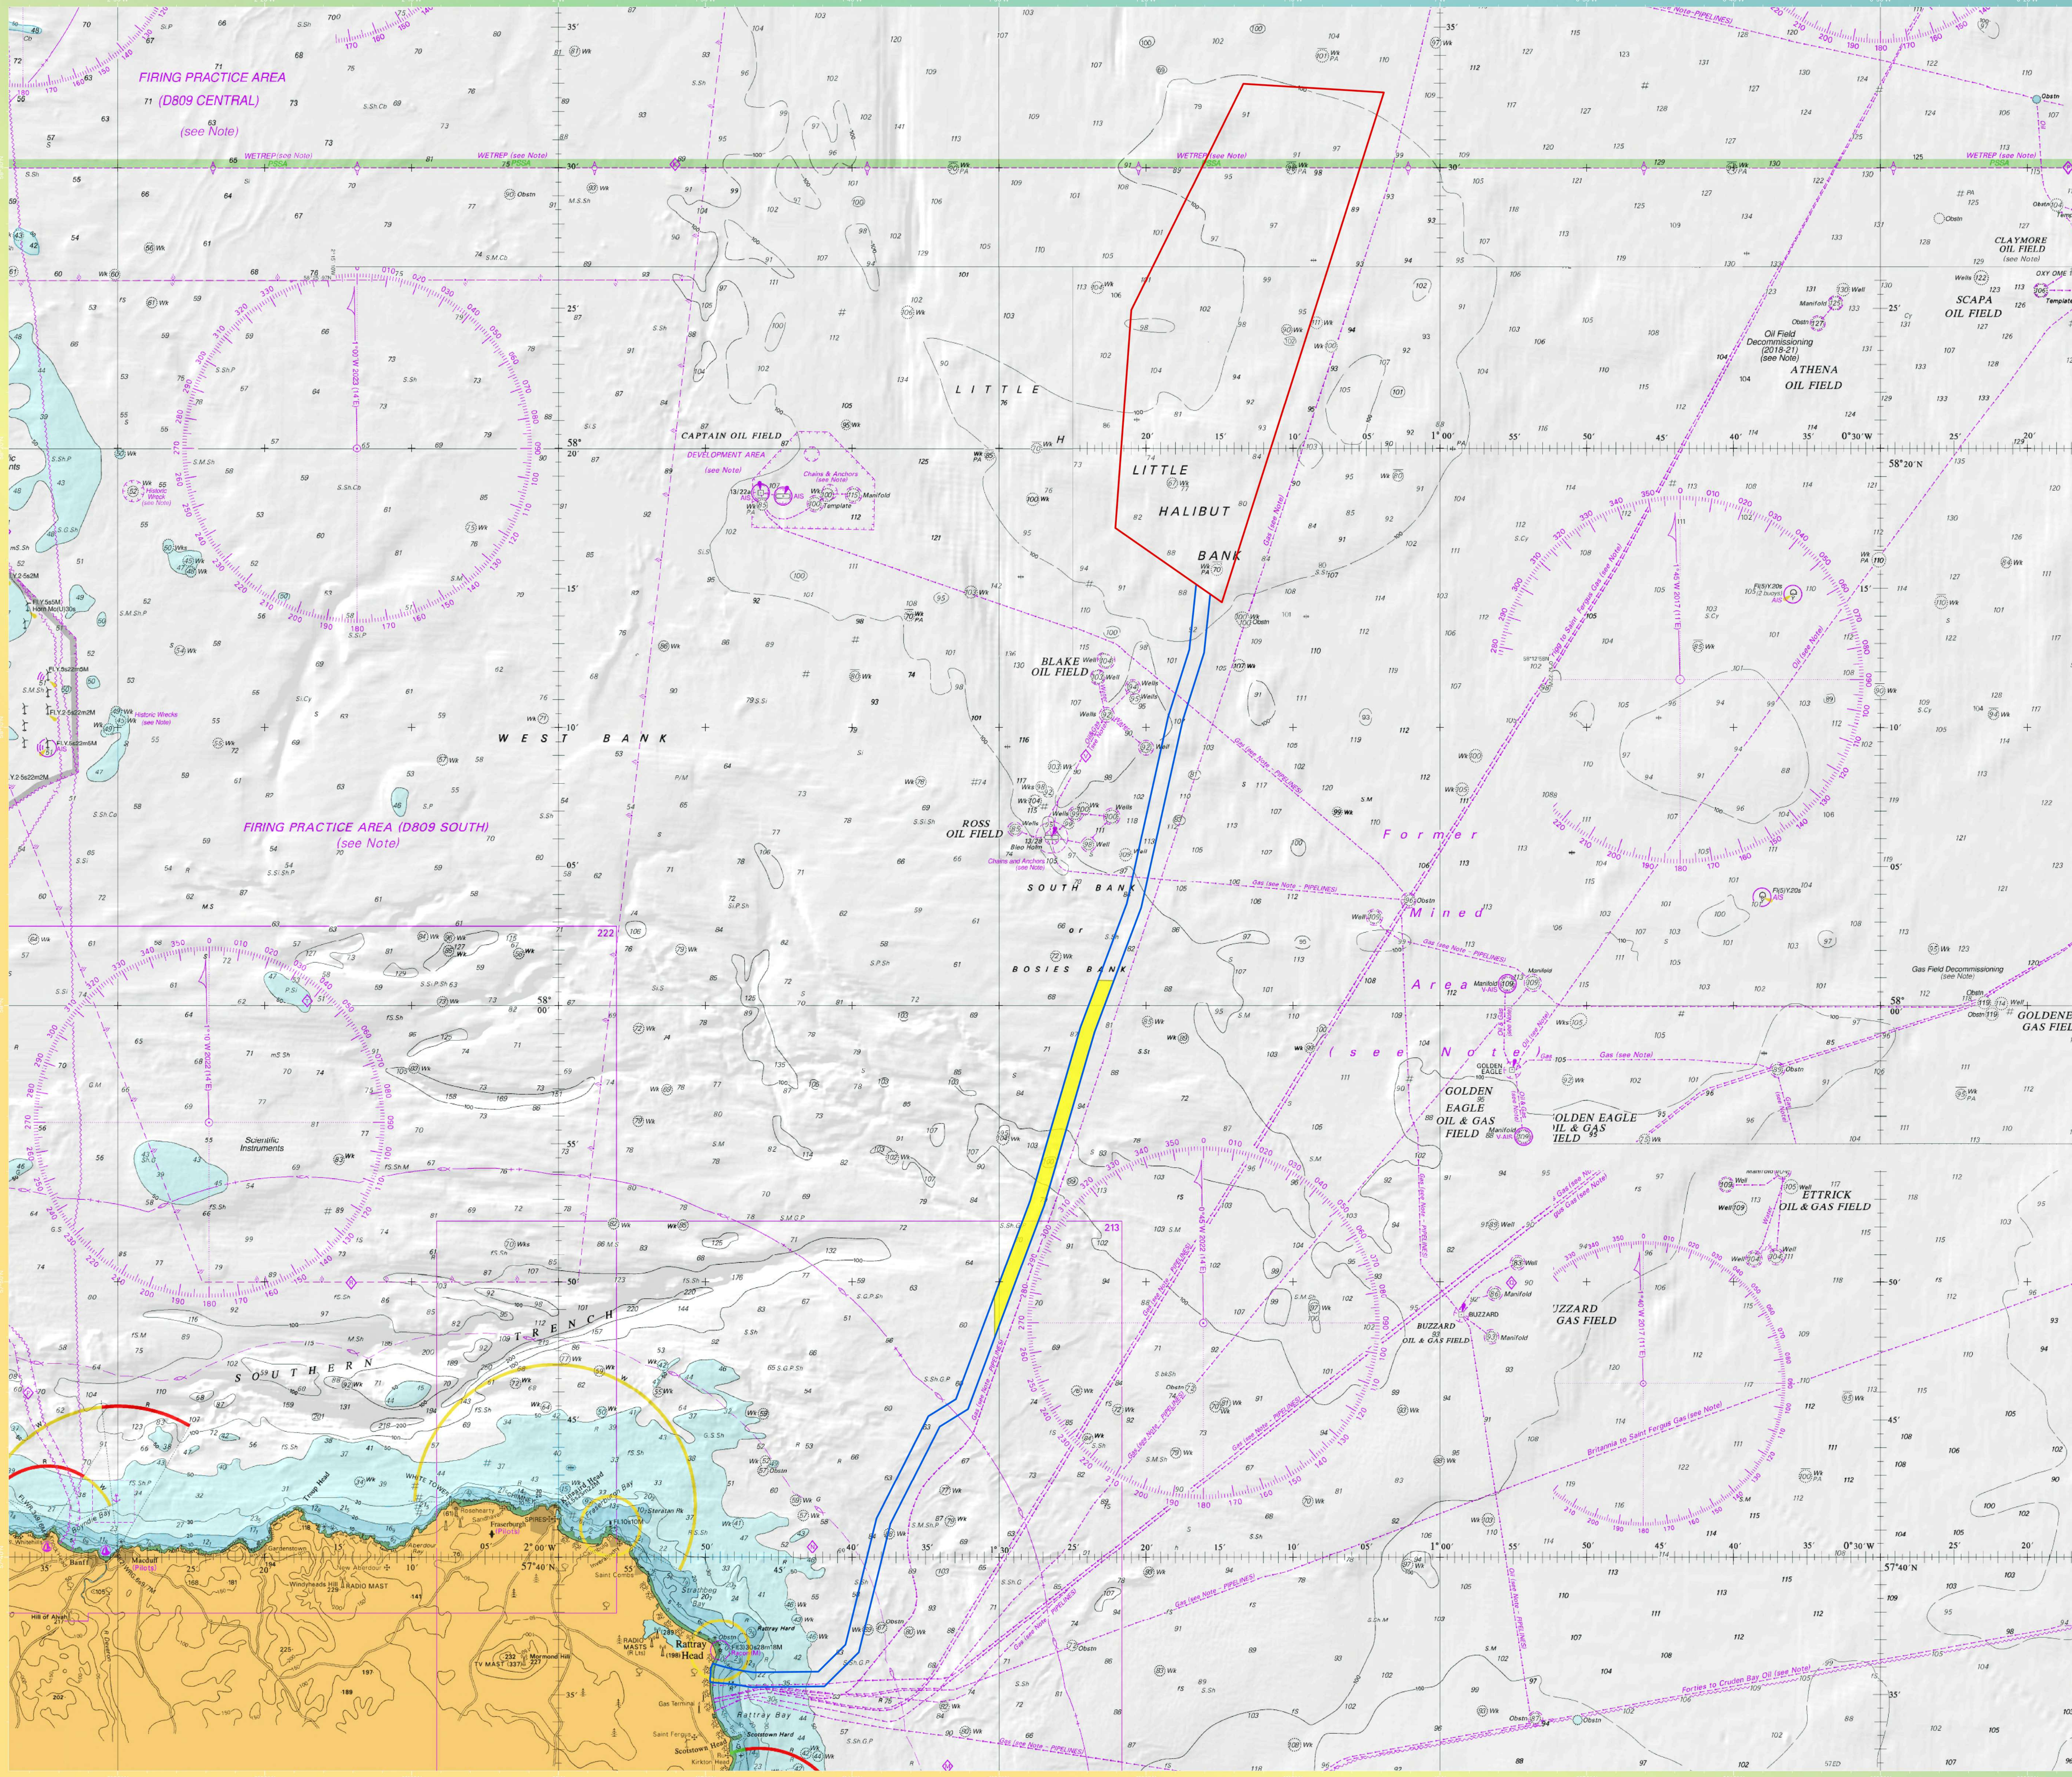

# BUCHAN OFFSHORE WIND

-  Buchan Offshore Wind Farm Array Area
-  Export Cable Corridor
-  Indicative IRC Area

Scale: 1:275,000  
0 10 20 40 km  
Ref: BUC-C-MP-057 Prepared By: SC Checked By: CM

Offshore Wind Farm Components  
Buchan Offshore Wind Farm